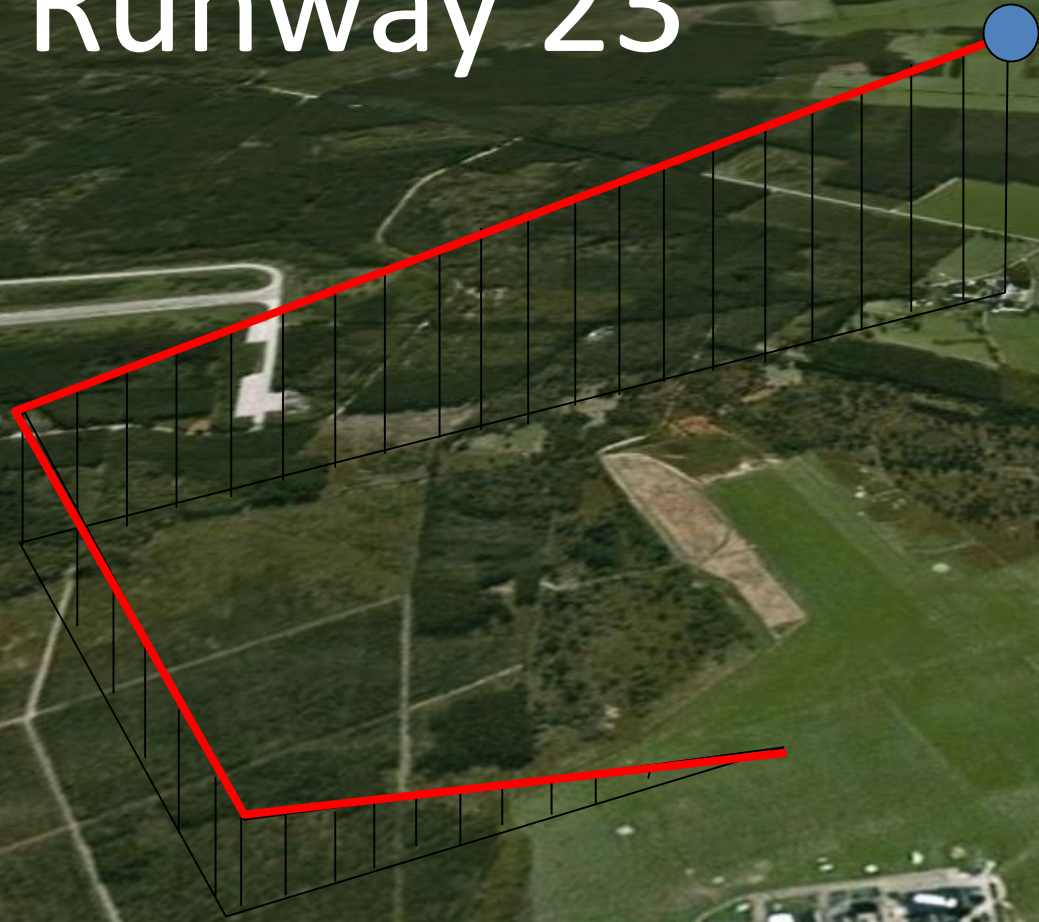

# Runway 05

228 m

© 2007 Cnes/Spot Image

© 2007 Google™

Pointer 50°02'20.71" N 5°23'53.25" E

Streaming 100%

Eve alt 753 m

# Runway 23

360 m

Pointeur: 50°02'04.60" N 5°24'20.45" E

© 2007 Cnes/Spot Image  
Streaming: 100%

© 2007 Google™

Eye alt: 1.27 km