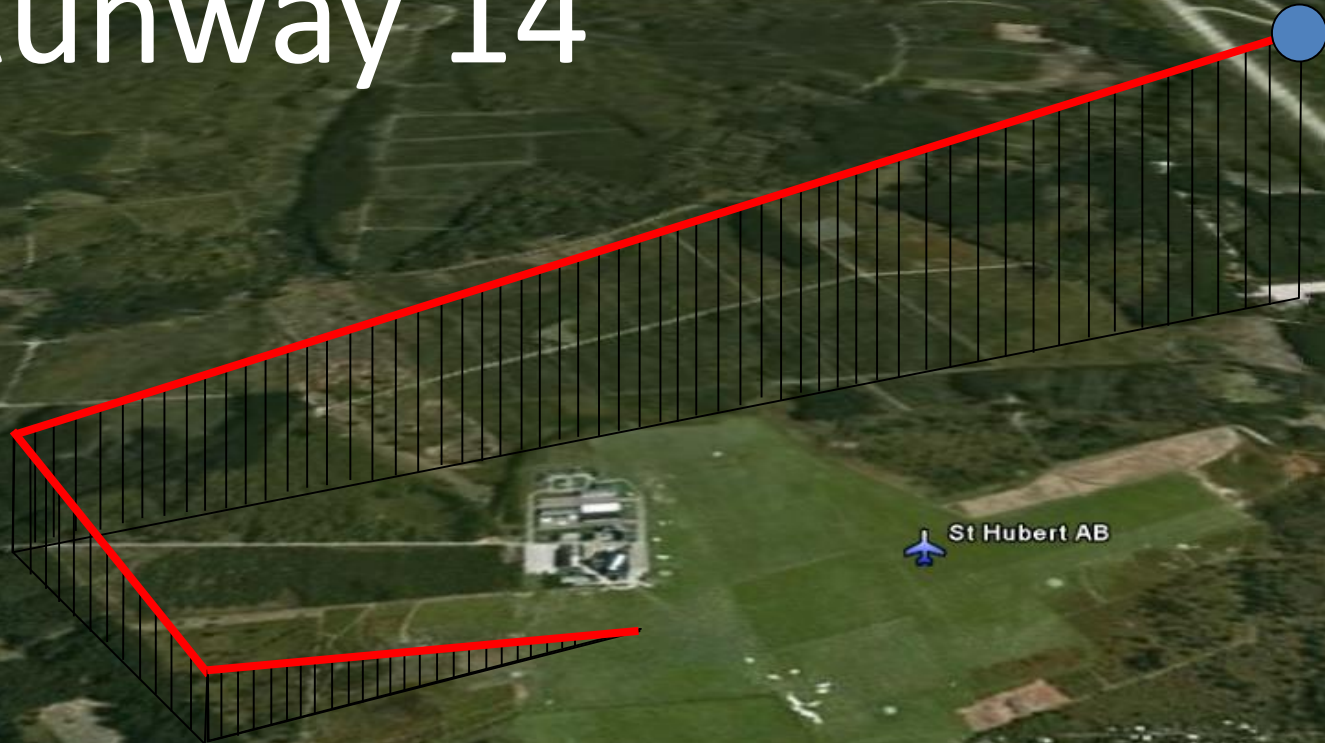

Runway 14

St Hubert AB